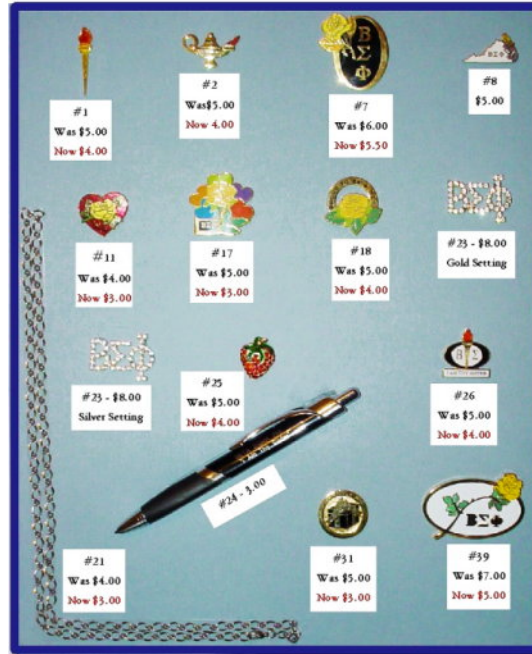

www.betajournal.com/main_shoppe.htm

Beta Shoppe

BETA SIGMA PHI JEWELRY
Big Holiday Sale Till January 31, 2008